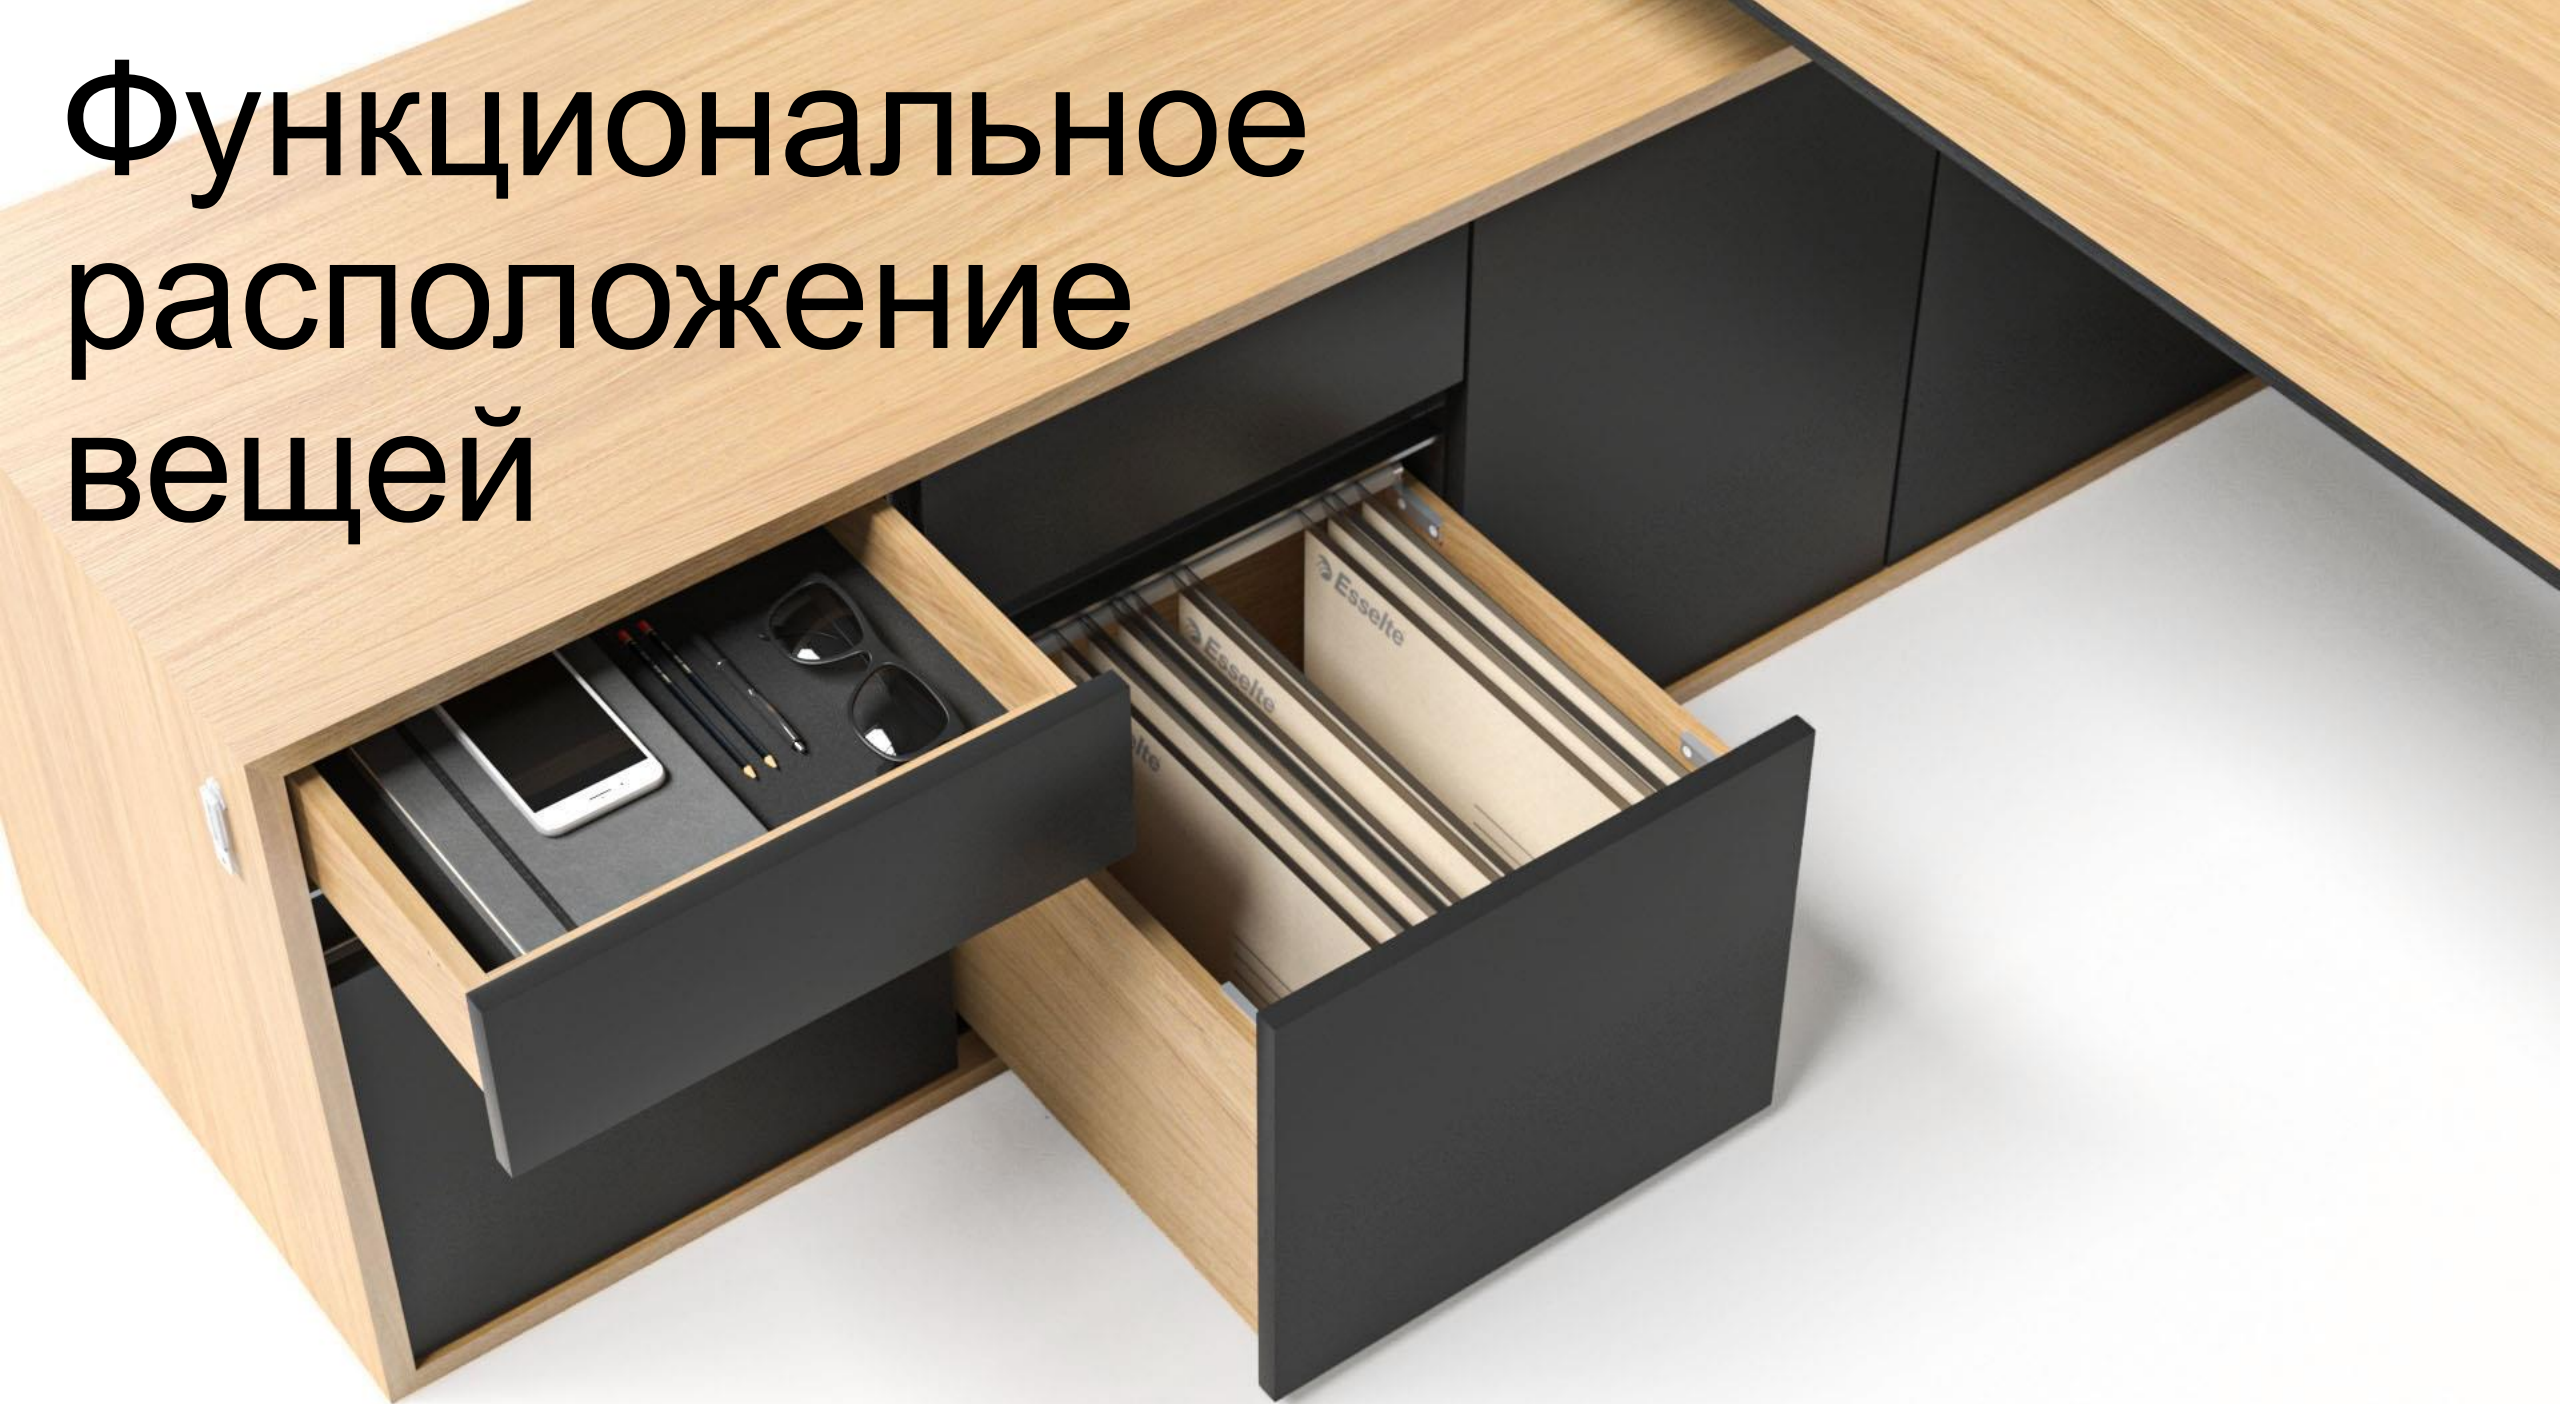

Функциональное
расположение
вещей