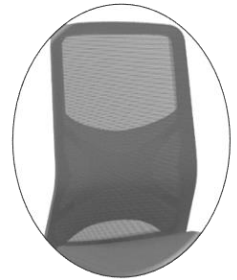

WIND CHAIR FAMILY RANGE

			TASK CHAIRS		HIGH SWIVEL CHAIRS		VISITOR CHAIRS
Backrest	Backrest frame	Black or white plastic	✓		✓		✓
	Lumbar support	Transparent silicon, height adjustable	✓		✓		-
Seat	Seat bottom	Black or white plastic cover	✓		✓		Black only
	Slide seat		✓		-		-
Backrest type	Micro mesh		✓		✓		✓
	Knitted mesh		✓		✓		-
	Soft upholstery		✓		✓		-
Mechanism	Synchro	Weight-sensitive, 3 locking positions, black plastic	✓		-		-
	Fixed	Height adjustable, black plastic	-		✓		-
	Fixed	Height adjustable, painted black or polished aluminum	-		-		✓
Base	5-star base	Black or white plastic or polished aluminum	✓		✓		✓
	4-star base	Powder-coated or chromed	-		-		✓
	4-leg base	Powder-coated or chromed	-		-		✓
	Cantilever	Powder-coated or chromed	-		-		✓
Castors & glides	Glides	Ø50 mm, fixed, for soft floor	-		-		✓
	Castors	Ø65mm with brake	✓		-		✓
	Sit-stop castors	Ø65 mm with sit stop brake for hard or soft floor	-		✓		✓
	Headrest	Height adjustable	✓		-		-

Armrests

<i>For Task and High swivel chairs</i>		
Fixed	Black plastic	
2D adjustable	Black plastic (soft touch)	
	Black plastic(soft touch), polished aluminum lower part	
	White plastic (soft touch), polished aluminum lower part	
3D adjustable	Black plastic (soft touch)	
	Black plastic (soft touch), polished aluminum lower part	
	White plastic (soft touch), polished aluminum lower part	

Backrest type

Soft upholstery

Micro mesh

Knitted mesh

5-star bases

Black plastic

Polished aluminum

White plastic